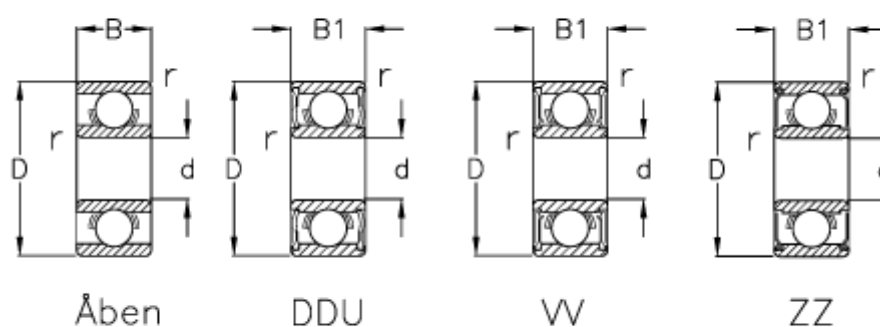

Data Sheet

Article number: 570408008006

Description: NSK Bearing 628 VV sealed
d=8 D=24 B=8

Measures

B	= 8	Max rpm ZZ-WW = 28000
B1	= 8	r min = 0.3
d	= 8	Type = 628
D	= 24	
Load Cor (N)	= 1430	
Load Cr (N)	= 3350	
Max rpm DD	= 24000	
Max rpm open	= 34000	